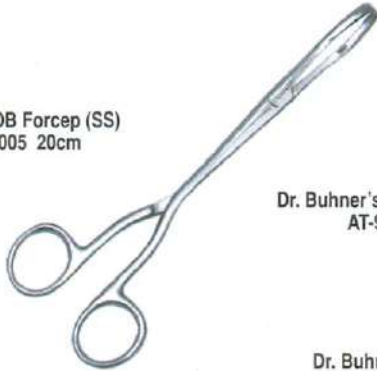

Thoroughbred  
Vaginal Speculum (SS)  
AT-9001

Tube Speculum 3cm Dia  
AT-9002 30cm (Brass/NP)

Frick's Speculum 1-1/4" Dia  
AT-9003" (Brass/NP)

Uterine Forceps (SS)  
AT-9004

Dr. Buhner's Needle (SS)  
AT-9006

Witt Obstetric Forceps (SS)  
AT-9009 52cm

Hobday OB Forcep (SS)  
AT-9005 20cm

Dr. Buhner's Needle (SS)  
AT-9007

Dr. Buhner's Needle (SS)  
AT-9008 30cm

Calf Puller Standard Complete  
AT-9010 (CS/NP)

Prolapse Uteri Support Leather  
AT-9011