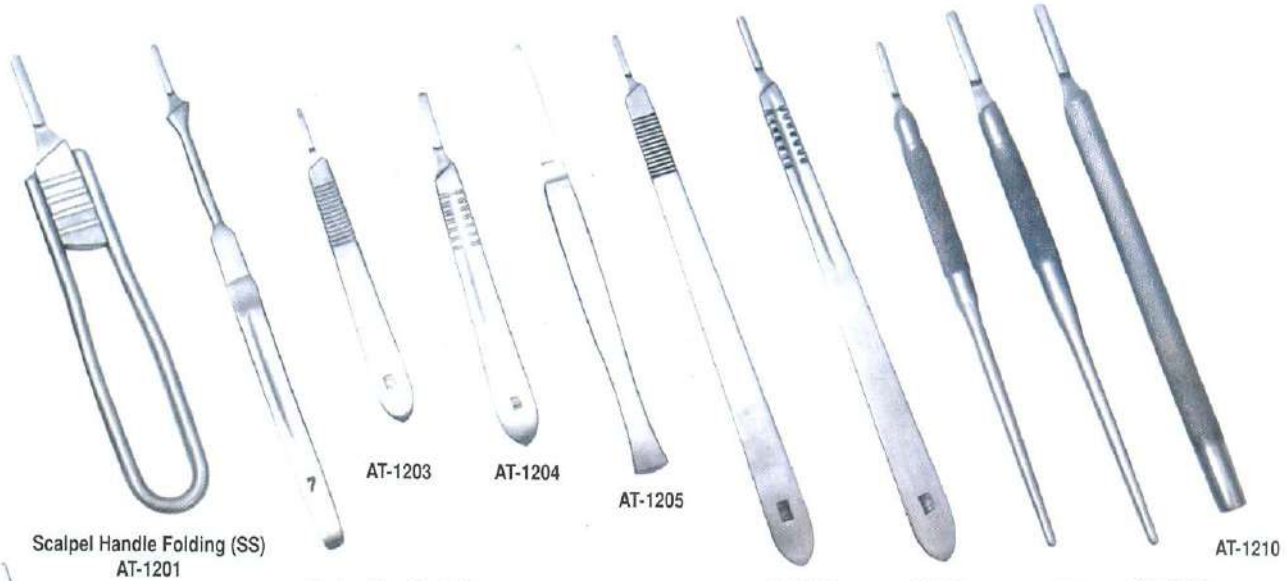

Hoof Nipper  
14" Forged  
AT-1124 (CS)

Hoof Tester  
Flat 15" Forged  
AT-1121 (SS)

Hoof & Claw Cutter  
AT-1125 (CS)

Hoof & Claw Cutter  
41 cm Forged  
AT-1126 (CS)

Hoof Nipper Forged  
AT-1127 15" (CS)

AT-1128 12" (CS)

Hoof Nipper Forged  
AT-1129 12" (CS)

Scalpel Handle Folding (SS)  
AT-1201

AT-1203

AT-1204

AT-1205

AT-1206

AT-1207