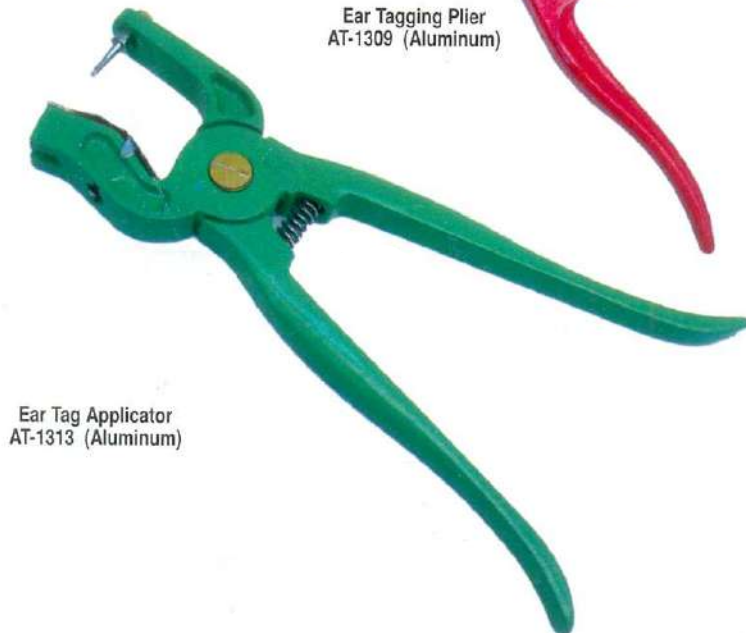

# Ear Tagging

Ear Notcher 15cm Length (SS)  
AT-1301 Small V-Cut Shape

Ear Notcher 23cm Length (SS)  
AT-1302 Cloverleaf Cut Shape

Ear Notcher 15cm Length (SS)  
AT-1303 Rounded Shape

Ear Notcher  
15cm Length (SS)  
AT-1305 Rectangular Shape

Ear Notcher 15cm Length (SS)  
AT-1306 M-Cut Shape

Ear Tagging Plier  
AT-1307 (Aluminum)

Ear Notcher Oval Cut (SS)  
AT-1308

Ear Tagging Plier  
AT-1309 (Aluminum)

Ear Notcher V-Cut (Aluminum)  
AT-1310 Small  
AT-1311 Medium with Plate  
AT-1312 Large with Plate

Ear Tag Applicator  
AT-1313 (Aluminum)

Ear Notcher Large (SS)  
AT-1316 Triangular Shape

AT-1314

AT-1315