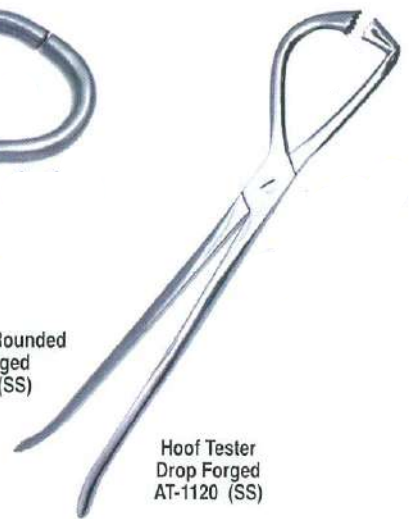

Hoof Scraper  
Strong Rubber Grip  
AT-1112 (SS)

Hoof Scraper  
with Rubber Grip  
AT-1113 (SS)

Hoof Scraper  
with Hole  
AT-1114 (CS)

Hoof Buffer (SS)  
AT-1115

Hoof Buffer (SS)  
AT-1116

Hoof Tester Large (Forged)  
AT-1117 (SS)

Hoof Tester 13"  
Drop Forged  
AT-1118 (SS)

Hoof Tester Rounded  
Drop Forged  
AT-1119 (SS)

Hoof Tester  
Drop Forged  
AT-1120 (SS)

Hoof Tester  
Flat 13" Forged  
AT-1122 (SS)

Hoof & Claw Plier  
12" Forged  
AT-1123 (CS)