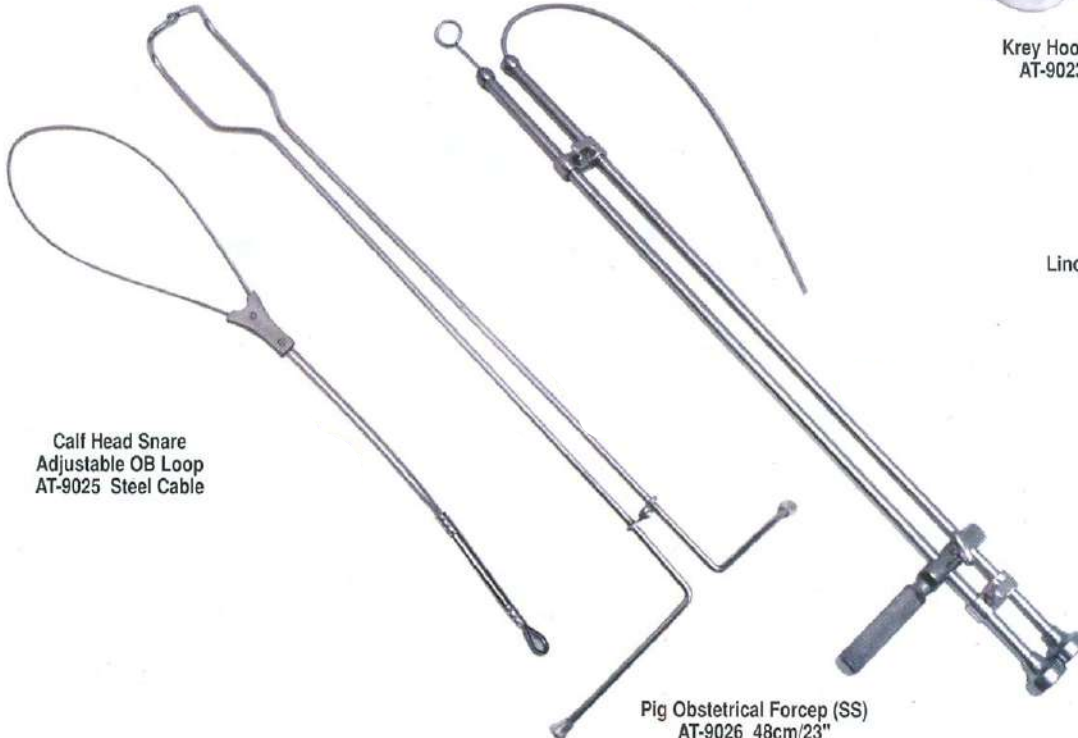

Wound Needle (Galvanized)

Calvin Chain with Adjustable Handles  
AT-9015 150 cm (CS/NP)

Obstetric Chain Middle Oval Ring  
AT-9016 100cm (SS)  
AT-9017 80cm (CS/NP)

Obstetric Chain 60"  
AT-9018 (CS/NP)

Obstetric Chain 30"  
AT-9019 (CS/NP)

Eye Hook Blunt (SS)  
AT-9020 8cm 713-06A 6.5cm

Obstetric Hook (SS)  
AT-9021 34cm  
AT-9022 54cm

Krey Hook (SS)  
AT-9023 8"

Obstetric Chain Handle  
AT-9024 (CS/NP)  
Also Available with Grip

Pig Obstetrical Forcep (SS)  
AT-9026 48cm/23"

Linde's Embryotome Knife (SS)  
AT-9028 5"

Embryotome with insertion wire & cleaning brush  
AT-9027 (SS)