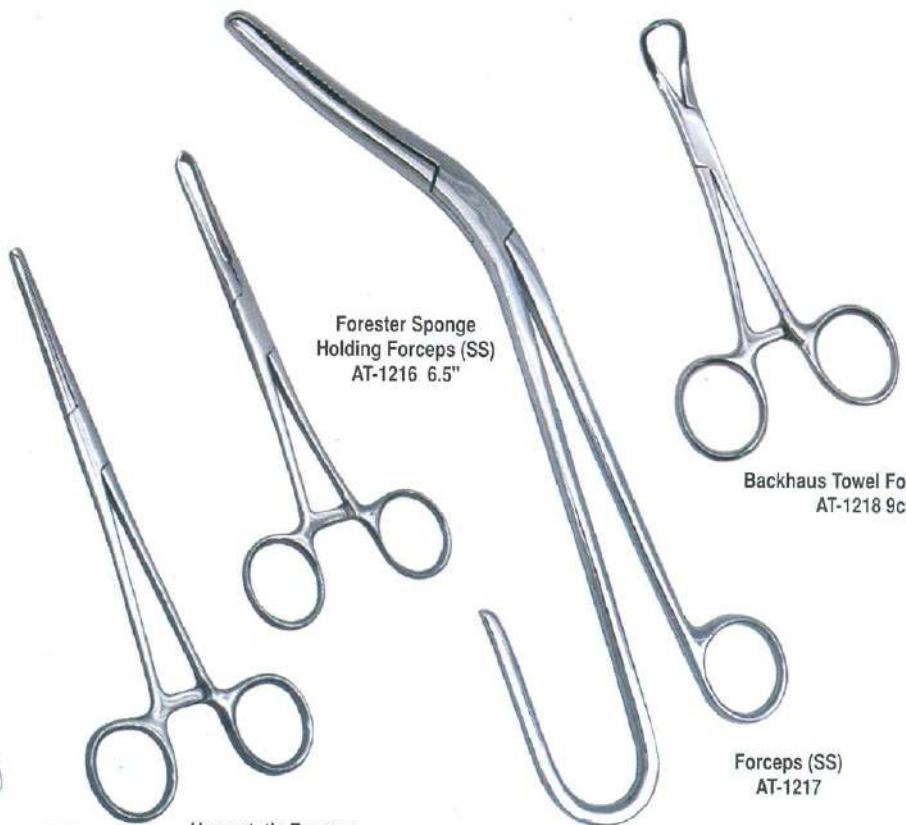

AT-1128 12" (CS)

Hoof Nipper Forged  
AT-1129 12" (CS)

Scalpel Handle Folding (SS)  
AT-1201

AT-1203

AT-1204

AT-1205

AT-1206

AT-1207

AT-1208

AT-1209

AT-1210

Scalpel Handle (SS)  
AT-1202

AT-1211

AT-1212

Dissecting Forceps (SS)  
AT-1213 6"

Tissue Forceps (SS)  
AT-1214 5-1/2"

Forester Sponge  
Holding Forceps (SS)  
AT-1216 6.5"

Backhaus Towel Forceps (SS)  
AT-1218 9cm

Forceps (SS)  
AT-1217

Hemostatic Forceps  
1x2 Teeth (SS)  
AT-1215 6.5"

Methieu-Stille  
Needle Holder (SS)  
AT-1219 7"

Needle Holder / Scissors  
Combination(SS)  
AT-1220 15cm

Mayo Hegar  
Needle Holder (SS)  
AT-1221 7"

Surgical Scissor Curved (SS)  
AT-1222 5-1/2"

Surgical Scissor (SS)  
AT-1223 5-1/2"

Lister Bandage Scissor (SS)  
AT-1224 7-1/2"