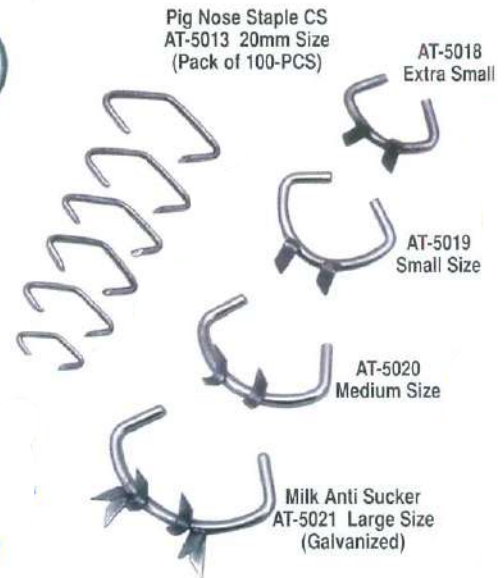

Applicator for  
Milk Anti Sucker  
AT-5006 Red Colored (CS)  
AT-5007 Galvanized (CS)

Bull Nose Punch (SS)  
AT-5008 26.5cm Size

Applicator for  
S-Shaped Rings  
AT-5009

Bull Nose Ring Standard  
AT-5010 55mm Dia (Brass)

Bull Nose Ring H Model  
AT-5011 55mm Dia (Brass)

Pig Nose Ring  
AT-5012 30mm Dia.  
(PACK of 10-PCS)

Bull Nose Ring S-Shaped  
AT-5017 55mm Dia (SS)

Bull Nose  
Ring Standard  
AT-5014 80mm Dia (SS)

Bull Nose  
Ring (CS/NP)  
AT-5015 2-1/2"x3/8 Dia

Bull Nose  
Ring Standard  
AT-5016 55mm Dia (Copper)

Pig Nose Staple CS  
AT-5013 20mm Size  
(Pack of 100-PCS)

AT-5018  
Extra Small

AT-5019  
Small Size

AT-5020  
Medium Size

Milk Anti Sucker  
AT-5021 Large Size  
(Galvanized)