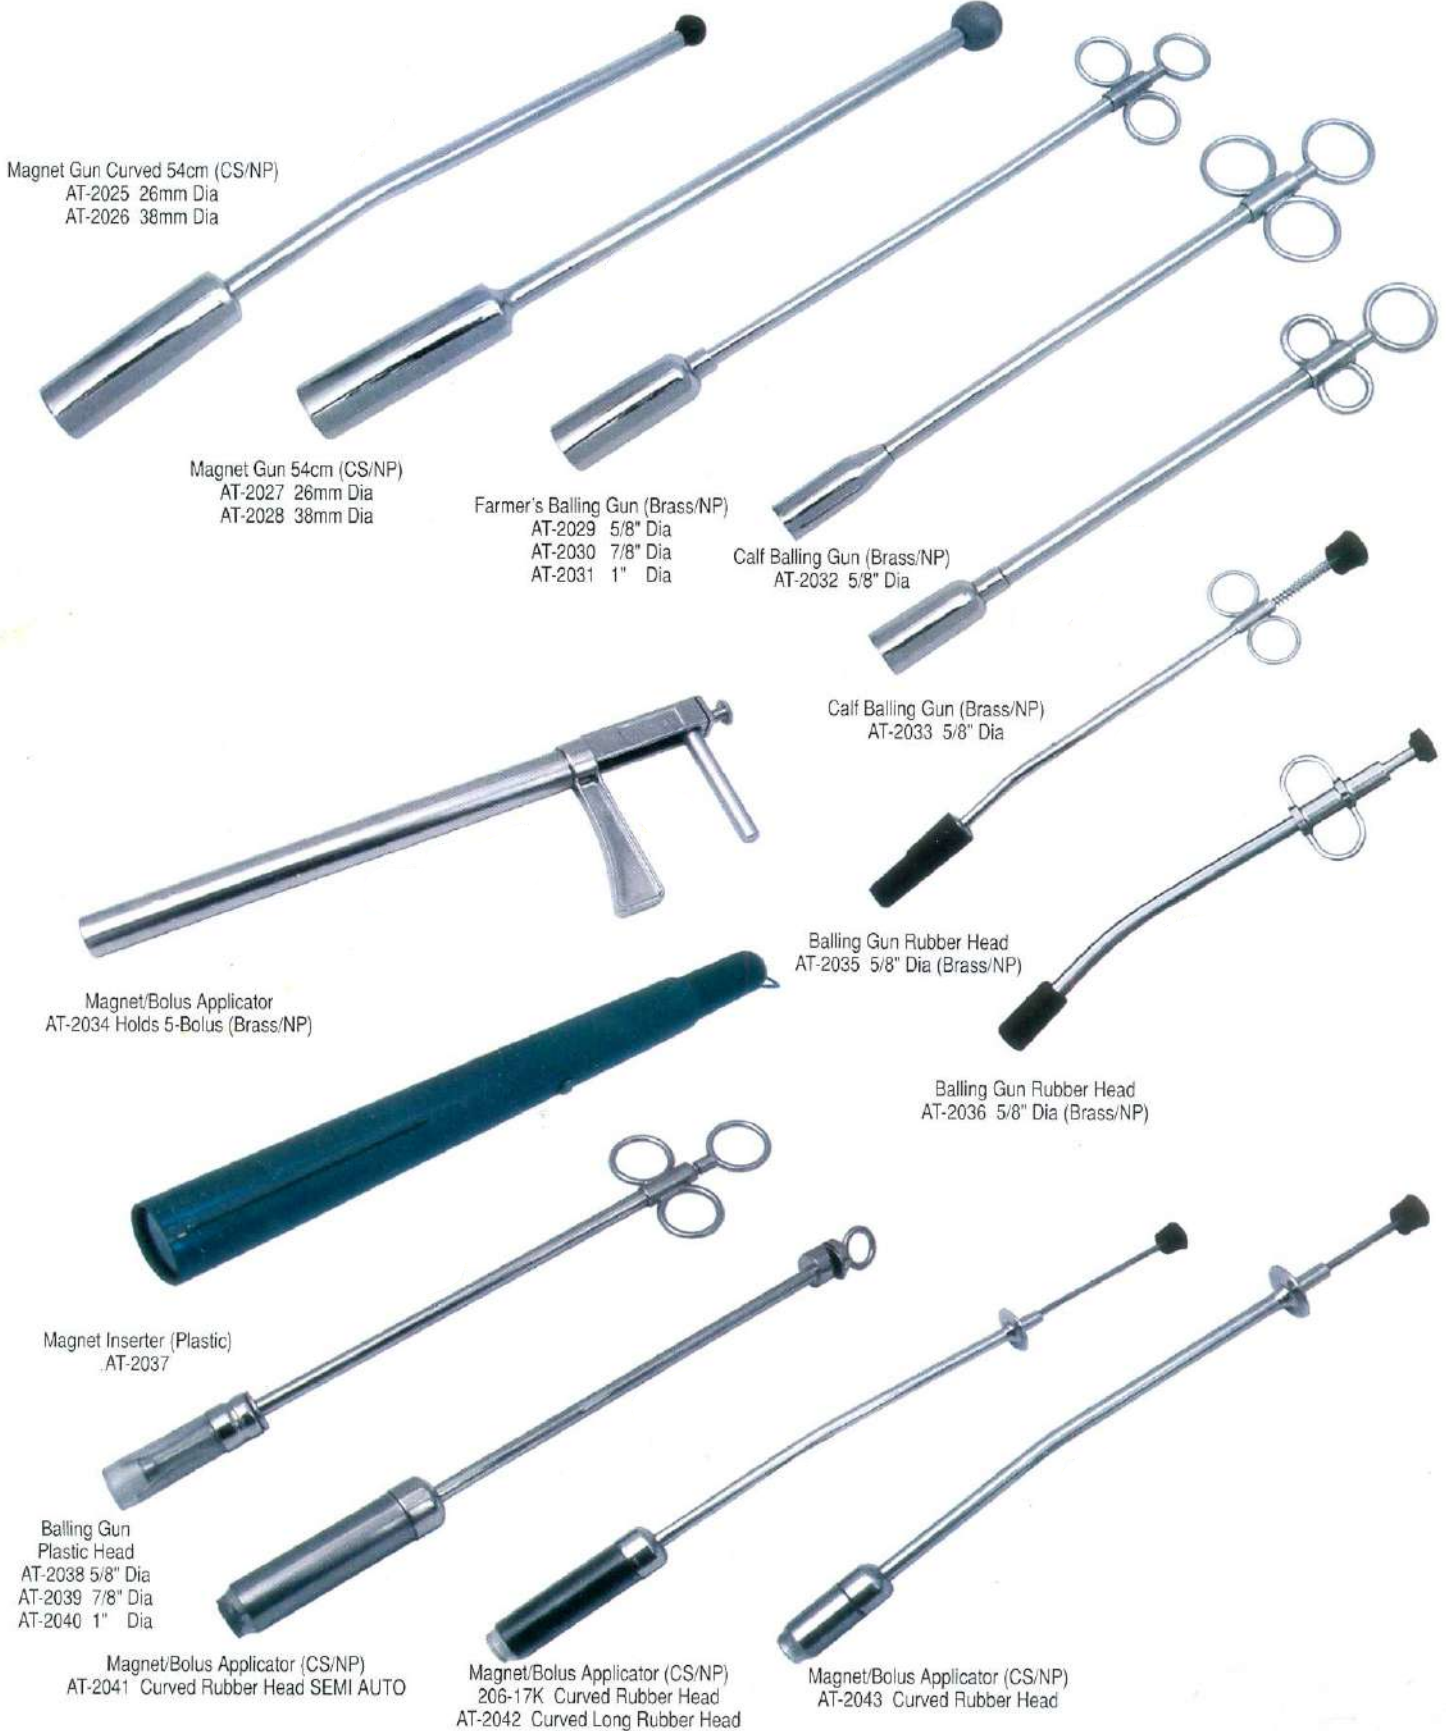

Teat, Trocar & Balling Guns

Magnet Gun Curved 54cm (CS/NP)
AT-2025 26mm Dia
AT-2026 38mm Dia

Magnet Gun 54cm (CS/NP)
AT-2027 26mm Dia
AT-2028 38mm Dia

Farmer's Balling Gun (Brass/NP)
AT-2029 5/8" Dia
AT-2030 7/8" Dia
AT-2031 1" Dia

Calf Balling Gun (Brass/NP)
AT-2032 5/8" Dia

Calf Balling Gun (Brass/NP)
AT-2033 5/8" Dia

Balling Gun Rubber Head
AT-2035 5/8" Dia (Brass/NP)

Balling Gun Rubber Head
AT-2036 5/8" Dia (Brass/NP)

Magnet/Bolus Applicator
AT-2034 Holds 5-Bolus (Brass/NP)

Magnet Inserter (Plastic)
AT-2037

Balling Gun
Plastic Head
AT-2038 5/8" Dia
AT-2039 7/8" Dia
AT-2040 1" Dia

Magnet/Bolus Applicator (CS/NP)
AT-2041 Curved Rubber Head SEMI AUTO

Magnet/Bolus Applicator (CS/NP)
206-17K Curved Rubber Head
AT-2042 Curved Long Rubber Head

Magnet/Bolus Applicator (CS/NP)
AT-2043 Curved Rubber Head