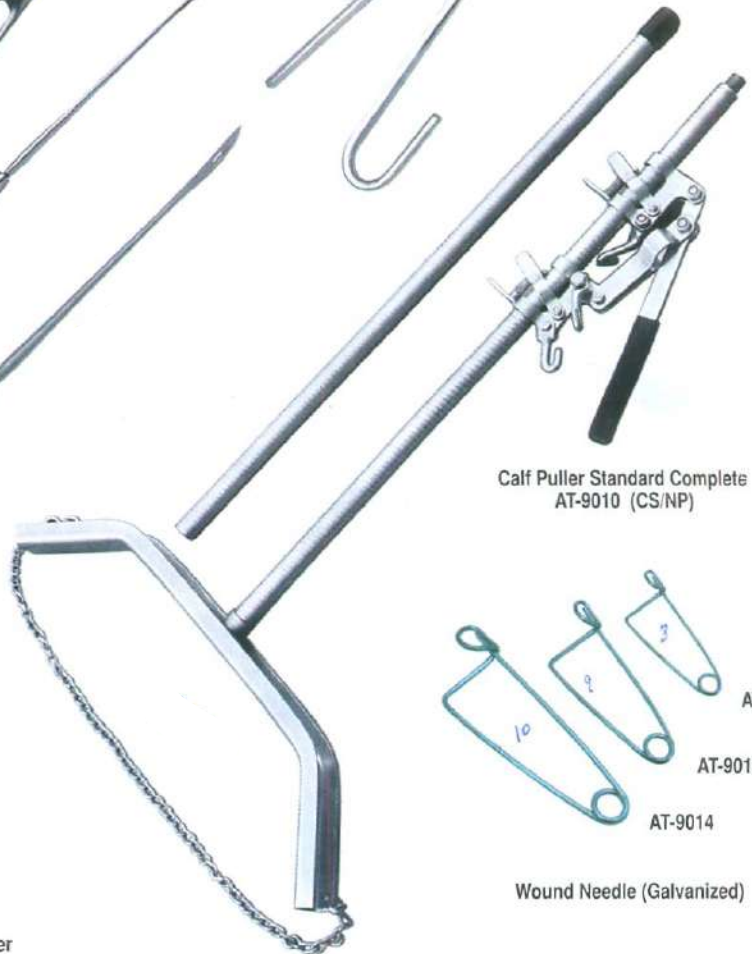

Witt Obstetric Forceps (SS)  
AT-9009 52cm

Hobday OB Forcep (SS)  
AT-9005 20cm

Dr. Buhner's Needle (SS)  
AT-9007

Dr. Buhner's Needle (SS)  
AT-9008 30cm

Calf Puller Standard Complete  
AT-9010 (CS/NP)

Prolapse Uteri Support Leather  
AT-9011

Wound Needle (Galvanized)

Calvin Chain with Adjustable Handles  
AT-9015 150 cm (CS/NP)

Obstetric Chain Middle Oval Ring  
AT-9016 100cm (SS)  
AT-9017 80cm (CS/NP)

Obstetric Chain 60"  
AT-9018 (CS/NP)

Obstetric Chain 30"  
AT-9019 (CS/NP)

Eye Hook Blunt (SS)  
AT-9020 8cm 713-06A 6.5cm

Obstetric Hook (SS)  
AT-9021 34cm  
AT-9022 54cm

Krey Hook (SS)  
AT-9023 8"

Obstetric Chain Handle  
AT-9024 (CS/NP)  
Also Available with Grip

Pig Obstetrical Forcep (SS)  
AT-9026 48cm/23"